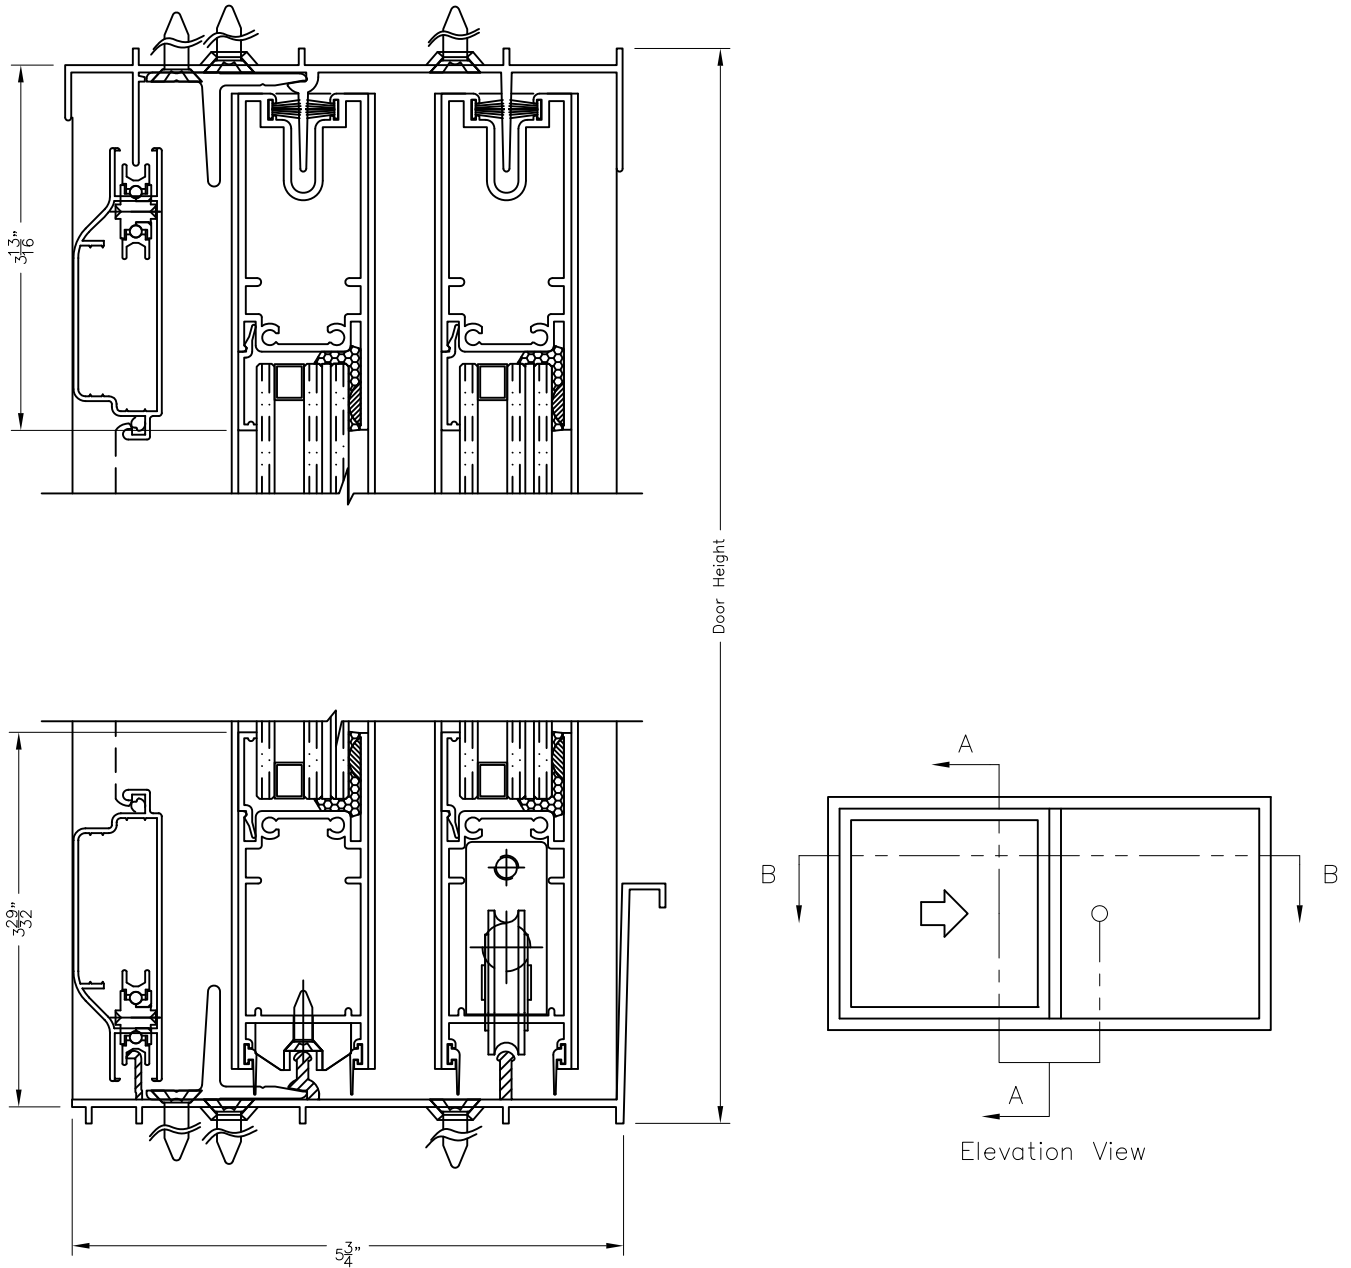

SERIES MPSGD5 SLIDING DOOR VERTICAL CROSS-SECTION

SECTION A-A
SCALE: 1:2

This drawing is proprietary and confidential and is intended for architectural design and/or specification purposes. It shall not be reproduced, copied, or disseminated for any other reason without expressed written permission,

SERIES MPSGD5 SLIDING DOOR HORIZONTAL CROSS-SECTION

SECTION B-B
SCALE: 1:4

This drawing is proprietary and confidential and is intended for architectural design and/or specification purposes. It shall not be reproduced, copied, or disseminated for any other reason without expressed written permission.