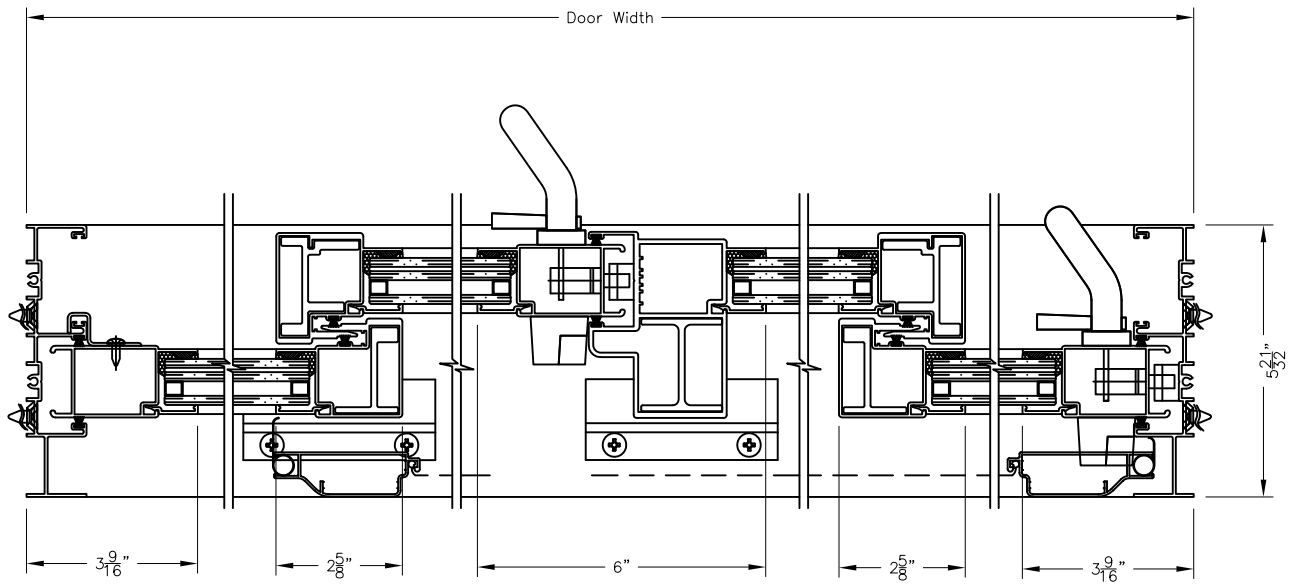

SERIES MPSGD5 SLIDING DOOR VERTICAL CROSS-SECTION

SECTION A-A
SCALE: 1:2

This drawing is proprietary and confidential and is intended for architectural design and/or specification purposes. It shall not be reproduced, copied, or disseminated for any other reason without expressed written permission,

SERIES MPSGD5 SLIDING DOOR HORIZONTAL CROSS-SECTION

SECTION B-B
SCALE: 1:4

This drawing is proprietary and confidential and is intended for architectural design and/or specification purposes. It shall not be reproduced, copied, or disseminated for any other reason without expressed written permission.