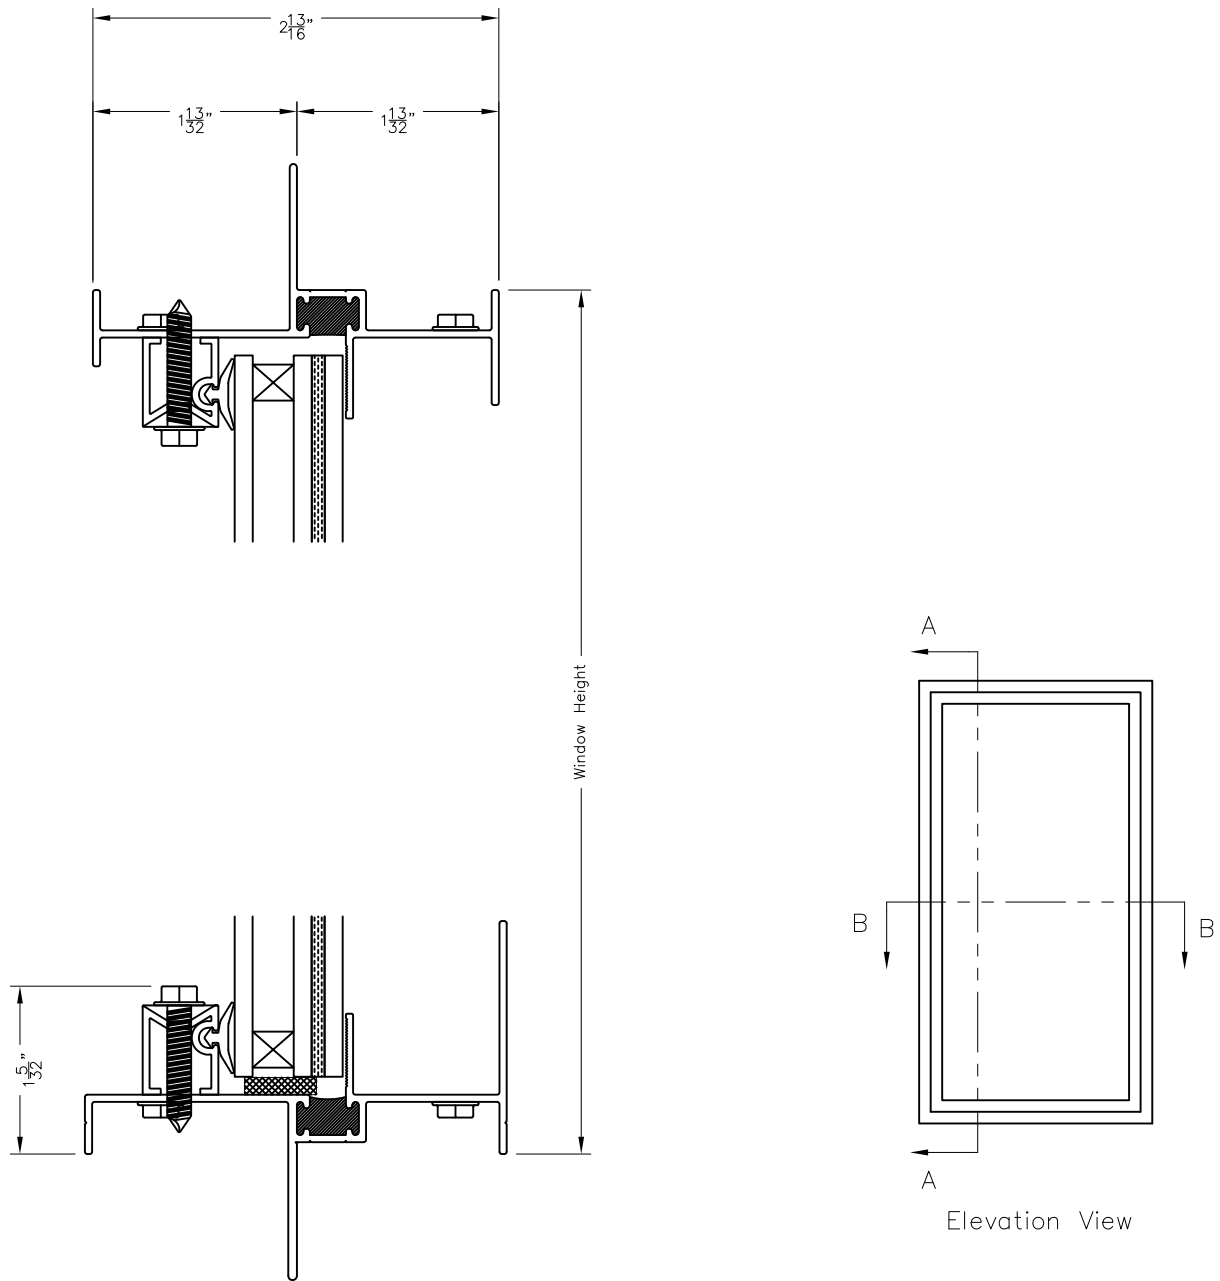

## SERIES 550 PICTURE WINDOW VERTICAL CROSS-SECTION

SECTION A-A  
SCALE 3:4

This drawing is proprietary and confidential and is intended for architectural design and/or specification purposes. It shall not be reproduced, copied, or disseminated for any other reason without expressed written permission.

## SERIES 550 PICTURE WINDOW HORIZONTAL CROSS-SECTION

SECTION B-B  
SCALE: 3:4

Elevation View

This drawing is proprietary and confidential and is intended for architectural design and/or specification purposes. It shall not be reproduced, copied, or disseminated for any other reason without expressed written permission.