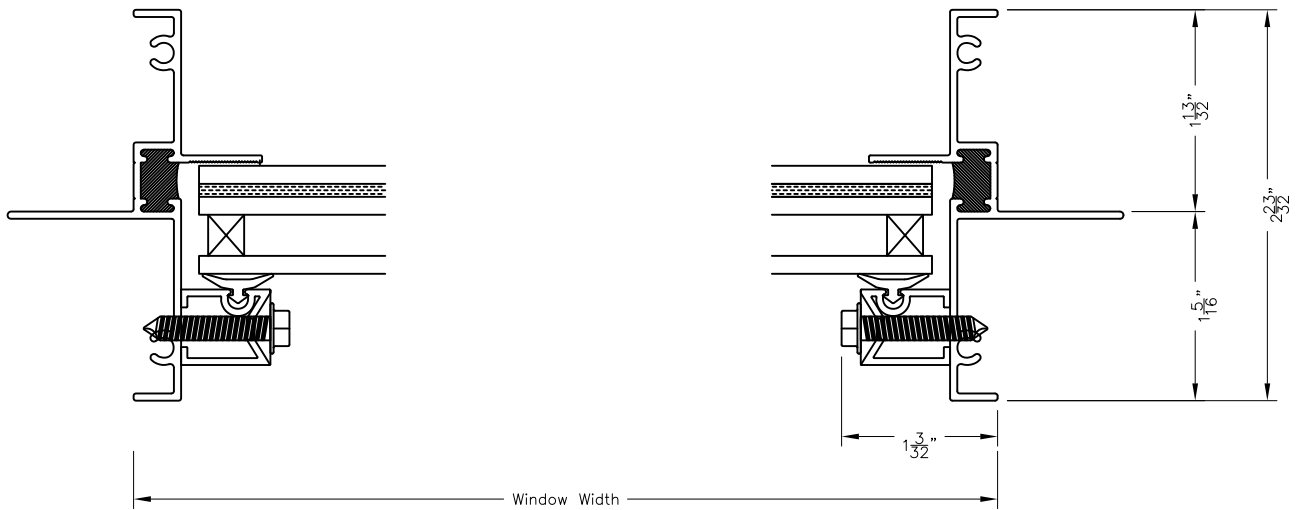

## SERIES 550 PICTURE WINDOW VERTICAL CROSS-SECTION

SECTION A-A  
SCALE 3:4

This drawing is proprietary and confidential and is intended for architectural design and/or specification purposes. It shall not be reproduced, copied, or disseminated for any other reason without expressed written permission.

## SERIES 550 PICTURE WINDOW HORIZONTAL CROSS-SECTION

SECTION B-B  
SCALE: 3:4

Elevation View

This drawing is proprietary and confidential and is intended for architectural design and/or specification purposes. It shall not be reproduced, copied, or disseminated for any other reason without expressed written permission.