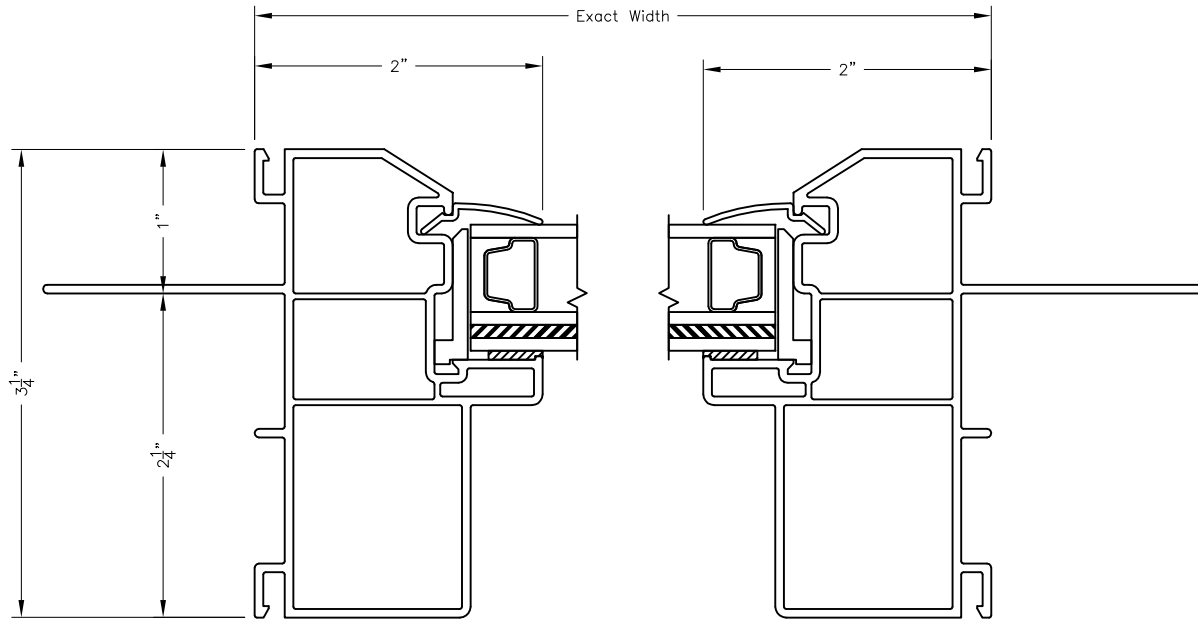

SERIES 55 / 255 PICTURE WINDOW VERTICAL CROSS-SECTION

Series 55 Shown.
Series 255 (no fin) is available
for replacement applications.

This drawing is proprietary and confidential and is intended for architectural design and/or specification purposes. It shall not be reproduced, copied, or disseminated for any other reason without expressed written permission.

SERIES 55 / 255 PICTURE WINDOW HORIZONTAL CROSS-SECTION

Series 55 Shown.
Series 255 (no fin) is available
for replacement applications.

Scale: 1:3/4

This drawing is proprietary and confidential and is intended for architectural design and/or specification purposes. It shall not be reproduced, copied, or disseminated for any other reason without expressed written permission.

SERIES 55 / 255 PICTURE WINDOW MULLED CROSS-SECTION

This drawing is proprietary and confidential and is intended for architectural design and/or specification purposes. It shall not be reproduced, copied, or disseminated for any other reason without expressed written permission.