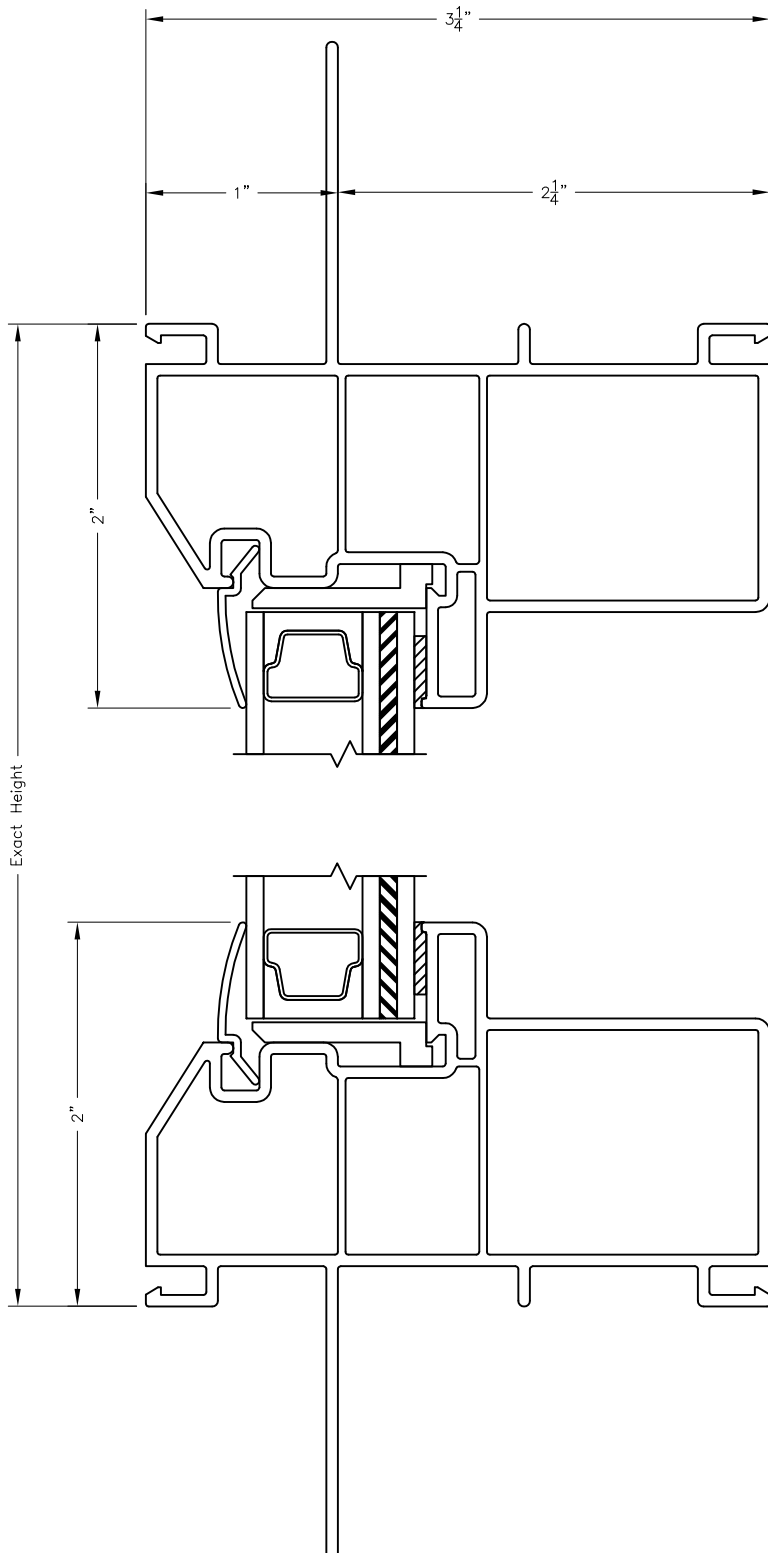

SERIES 55 / 255 PICTURE WINDOW VERTICAL CROSS-SECTION

Series 55 Shown.
Series 255 (no fin) is available
for replacement applications.

This drawing is proprietary and confidential and is intended for architectural design and/or specification purposes. It shall not be reproduced, copied, or disseminated for any other reason without expressed written permission.

SERIES 55 / 255 PICTURE WINDOW HORIZONTAL CROSS-SECTION

Series 55 Shown.
Series 255 (no fin) is available
for replacement applications.

Scale: 1:3/4

This drawing is proprietary and confidential and is intended for architectural design and/or specification purposes. It shall not be reproduced, copied, or disseminated for any other reason without expressed written permission.

SERIES 55 / 255 PICTURE WINDOW MULLED CROSS-SECTION

This drawing is proprietary and confidential and is intended for architectural design and/or specification purposes. It shall not be reproduced, copied, or disseminated for any other reason without expressed written permission.