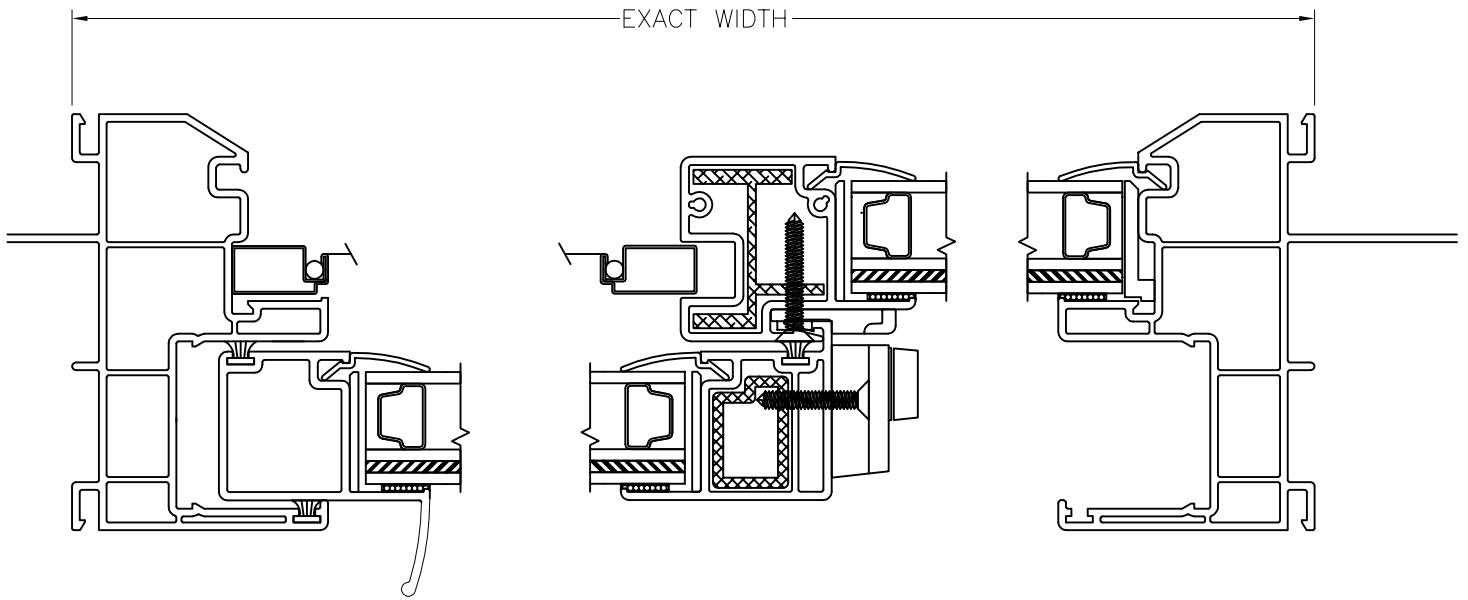

## SERIES 50 / 250 HORIZONTAL SLIDER VERTICAL CROSS-SECTION

Series 50 Shown.  
Series 250 (no fin) is available  
for replacement applications.

Scale: 1: 3/4

This drawing is proprietary and confidential and is intended for architectural design and/or specification purposes. It shall not be reproduced, copied, or disseminated for any other reason without expressed written permission.

**SERIES 50 / 250 HORIZONTAL SLIDER HORIZONTAL CROSS-SECTION**

Series 50 Shown.  
Series 250 (no fin) is available  
for replacement applications.

Scale: 2:3

This drawing is proprietary and confidential and is intended for architectural design and/or specification purposes. It shall not be reproduced, copied, or disseminated for any other reason without expressed written permission.