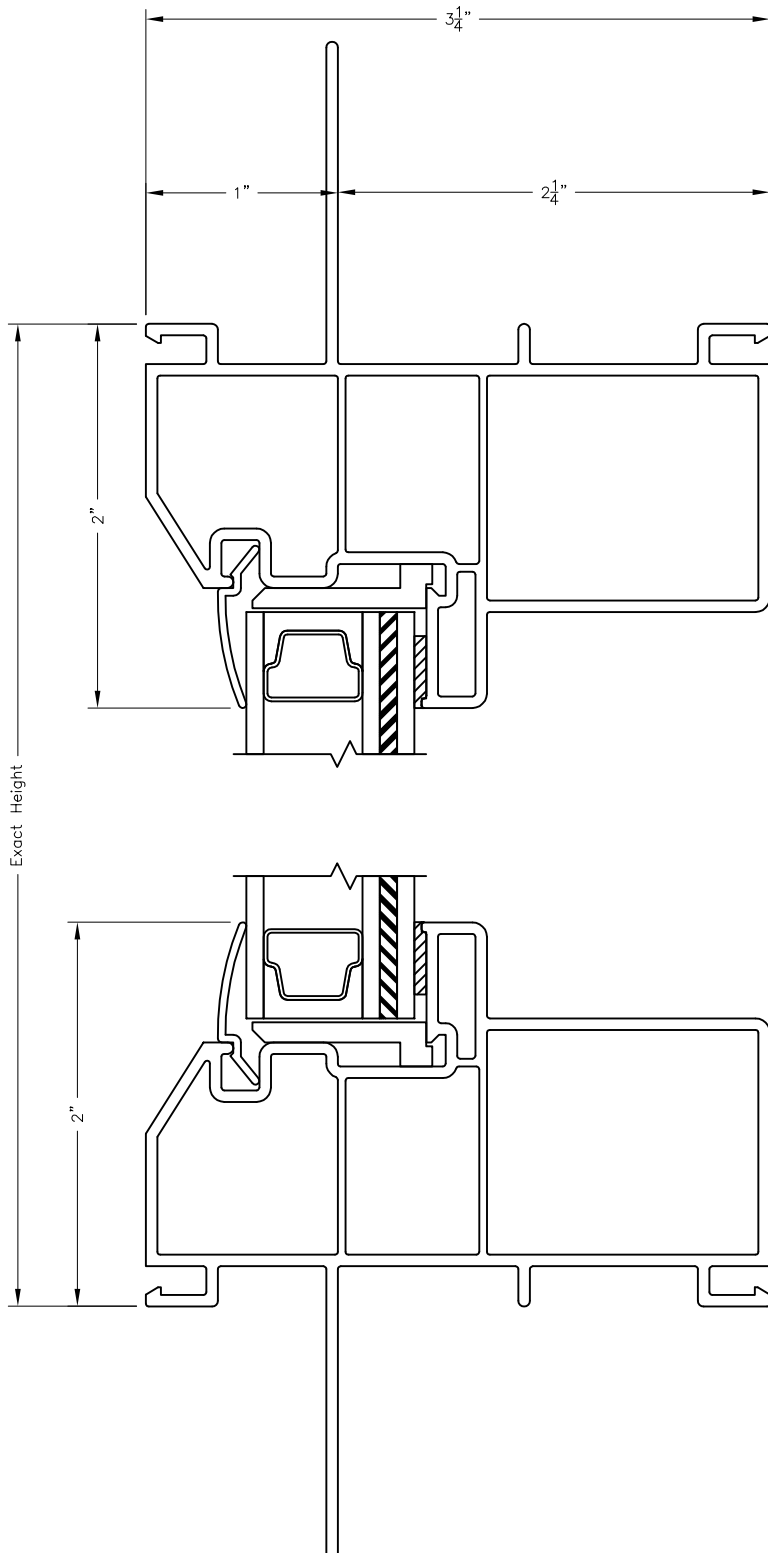

SERIES 50 PICTURE WINDOW VERTICAL CROSS-SECTION

Series 50 Shown.
Series 250 (no fin) is available
for replacement applications.

This drawing is proprietary and confidential and is intended for architectural design and/or specification purposes. It shall not be reproduced, copied, or disseminated for any other reason without expressed written permission.

SERIES 50 PICTURE WINDOW HORIZONTAL CROSS-SECTION

Series 50 Shown.
Series 250 (no fin) is available
for replacement applications.

Scale: 1:3/4

This drawing is proprietary and confidential and is intended for architectural design and/or specification purposes. It shall not be reproduced, copied, or disseminated for any other reason without expressed written permission.

SERIES 50 PICTURE WINDOW MULLED CROSS-SECTION

This drawing is proprietary and confidential and is intended for architectural design and/or specification purposes. It shall not be reproduced, copied, or disseminated for any other reason without expressed written permission.