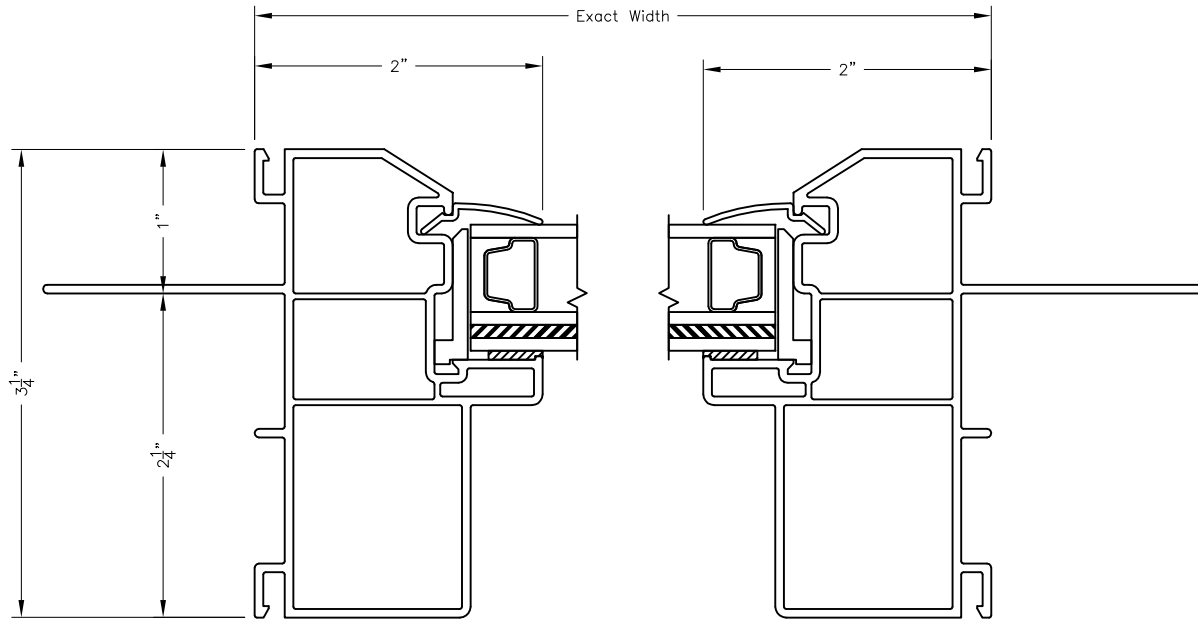

SERIES 50 PICTURE WINDOW VERTICAL CROSS-SECTION

Series 50 Shown.
Series 250 (no fin) is available
for replacement applications.

This drawing is proprietary and confidential and is intended for architectural design and/or specification purposes. It shall not be reproduced, copied, or disseminated for any other reason without expressed written permission.

SERIES 50 PICTURE WINDOW HORIZONTAL CROSS-SECTION

Series 50 Shown.
Series 250 (no fin) is available
for replacement applications.

Scale: 1:3/4

This drawing is proprietary and confidential and is intended for architectural design and/or specification purposes. It shall not be reproduced, copied, or disseminated for any other reason without expressed written permission.

SERIES 50 PICTURE WINDOW MULLED CROSS-SECTION

This drawing is proprietary and confidential and is intended for architectural design and/or specification purposes. It shall not be reproduced, copied, or disseminated for any other reason without expressed written permission.