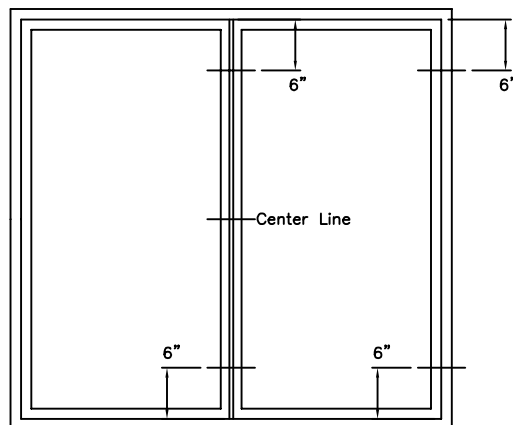

SERIES 50 PICTURE WINDOW VERTICAL CROSS-SECTION

Series 50 Shown.
Series 250 (no fin) is available
for replacement applications.

This drawing is proprietary and confidential and is intended for architectural design and/or specification purposes. It shall not be reproduced, copied, or disseminated for any other reason without expressed written permission.

SERIES 50 PICTURE WINDOW HORIZONTAL CROSS-SECTION

Series 50 Shown.
Series 250 (no fin) is available
for replacement applications.

Scale: 1:3/4

This drawing is proprietary and confidential and is intended for architectural design and/or specification purposes. It shall not be reproduced, copied, or disseminated for any other reason without expressed written permission.

SERIES 50 PICTURE WINDOW MULLED CROSS-SECTION

This drawing is proprietary and confidential and is intended for architectural design and/or specification purposes. It shall not be reproduced, copied, or disseminated for any other reason without expressed written permission.